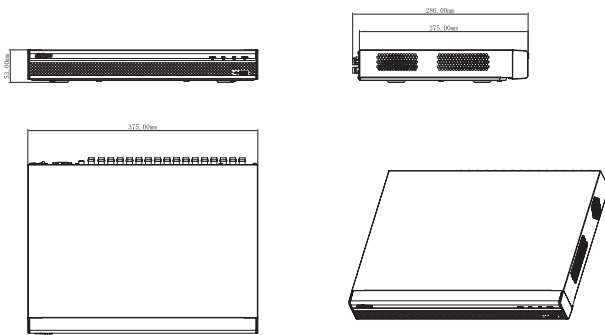

Ordering Information

Type	Part Number	Description
16 Channel XVR	DHI-XVR4216AN-S2	16 Channel Penta-brid 720P 1U Digital Video Recorder
32 Channel XVR	DHI-XVR4232AN-S2	32 Channel Penta-brid 720P 1U Digital Video Recorder

Dimensions (mm)

Rear Panel

DHI-XVR4216AN-S2

- | | |
|----------------------------|----------------------|
| 1 VIDEO IN | 6 RS485 Interface |
| 2 AUDIO IN, RCA Connector | 7 USB Interface |
| 3 AUDIO OUT, RCA Connector | 8 DC 12V Power Input |
| 4 HDMI Interface | 9 VGA Interface |
| 5 Network Interface | 10 Power Switch |