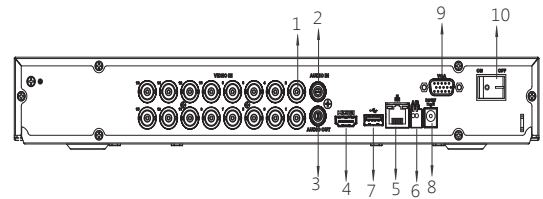

Ordering Information

Type	Part Number	Description
16 Channel XVR	DHI-XVR4216AN-S2	16 Channel Penta-brid 720P 1U Digital Video Recorder
32 Channel XVR	DHI-XVR4232AN-S2	32 Channel Penta-brid 720P 1U Digital Video Recorder

Dimensions (mm)

Rear Panel

DHI-XVR4216AN-S2

- | | |
|----------------------------|----------------------|
| 1 VIDEO IN | 6 RS485 Interface |
| 2 AUDIO IN, RCA Connector | 7 USB Interface |
| 3 AUDIO OUT, RCA Connector | 8 DC 12V Power Input |
| 4 HDMI Interface | 9 VGA Interface |
| 5 Network Interface | 10 Power Switch |