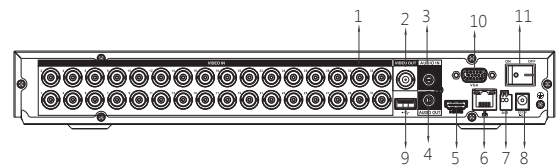

Dimensions (mm)

Rear Panel

DHI-XVR4216AN-S2

- | | |
|----------------------------|----------------------|
| 1 VIDEO IN | 6 RS485 Interface |
| 2 AUDIO IN, RCA Connector | 7 USB Interface |
| 3 AUDIO OUT, RCA Connector | 8 DC 12V Power Input |
| 4 HDMI Interface | 9 VGA Interface |
| 5 Network Interface | 10 Power Switch |

DHI-XVR4232AN-S2

- | | |
|----------------------------|----------------------|
| 1 VIDEO IN | 7 RS485 Interface |
| 2 VIDEO OUT | 8 DC 12V Power Input |
| 3 AUDIO IN, RCA Connector | 9 USB Interface |
| 4 AUDIO OUT, RCA Connector | 10 VGA Interface |
| 5 HDMI Interface | 11 Power Switch |
| 6 Network Interface | |