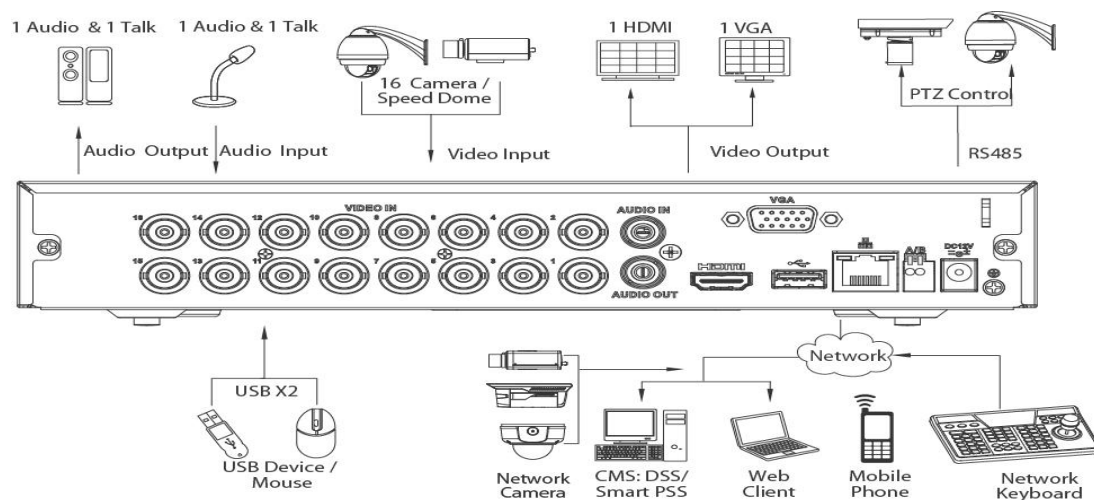

DH-HCVR4104/4108/4116HS-S3

	Next camera, Previous camera, Full screen, Repeat, Shuffle, Backup selection, Digital zoom
Backup Mode	USB Device/Internal SATA burner/Network
Network	
Ethernet	RJ-45 port (10/100M)
Network Functions	HTTP, IPv4/IPv6, TCP/IP, UPNP, RTSP, UDP, SMTP, NTP, DHCP, DNS, PPPOE, DDNS, FTP, IP Filter, SNMP, P2P
Max. User Access	128 users
Smart Phone	iPhone, iPad, Android, Windows Phone
Storage	
Internal HDD	1 SATA port, up to 6TB
Auxiliary Interface	
USB Interface	2 ports(1 Rear), USB2.0
RS485	1 port, For PTZ Control
General	
Power Supply	DC12V/2A
Power Consumption	10W(without HDD)
Working Environment	-10°C ~+55°C / 10%~90%RH / 86~106kpa
Dimension(W×D×H)	Compact 1U, 260mm×220mm×40mm
Weight	0.75KG(without HDD)

System Connection

*Takes HCVR4116HS-S3 as an example

Dahua Technology Co., Ltd.

1199' BinAn Road, Binjiang District, Hangzhou, China

Tel: +86-571-87688883

Fax: +86-571-87688815

Email: overseas@dahuatech.com

www.dahuatech.com