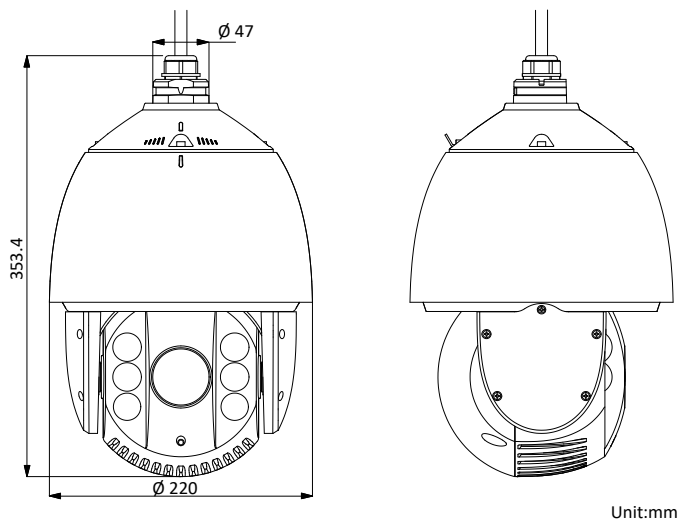

Protection Level	IP66 Standard, TVS 4000V Lightning Protection, Surge Protection and Voltage Transient Protection
Material	ADC 12, PC, PC+10%GF
Dimensions	Φ 220 mm × 353.4 mm (Φ 8.66" × 13.91")
Weight	Approx. 4.5 kg (9.92 lb)

Available Model

DS-2DE7232IW-AE, 24 VAC & Hi-PoE

Dimensions